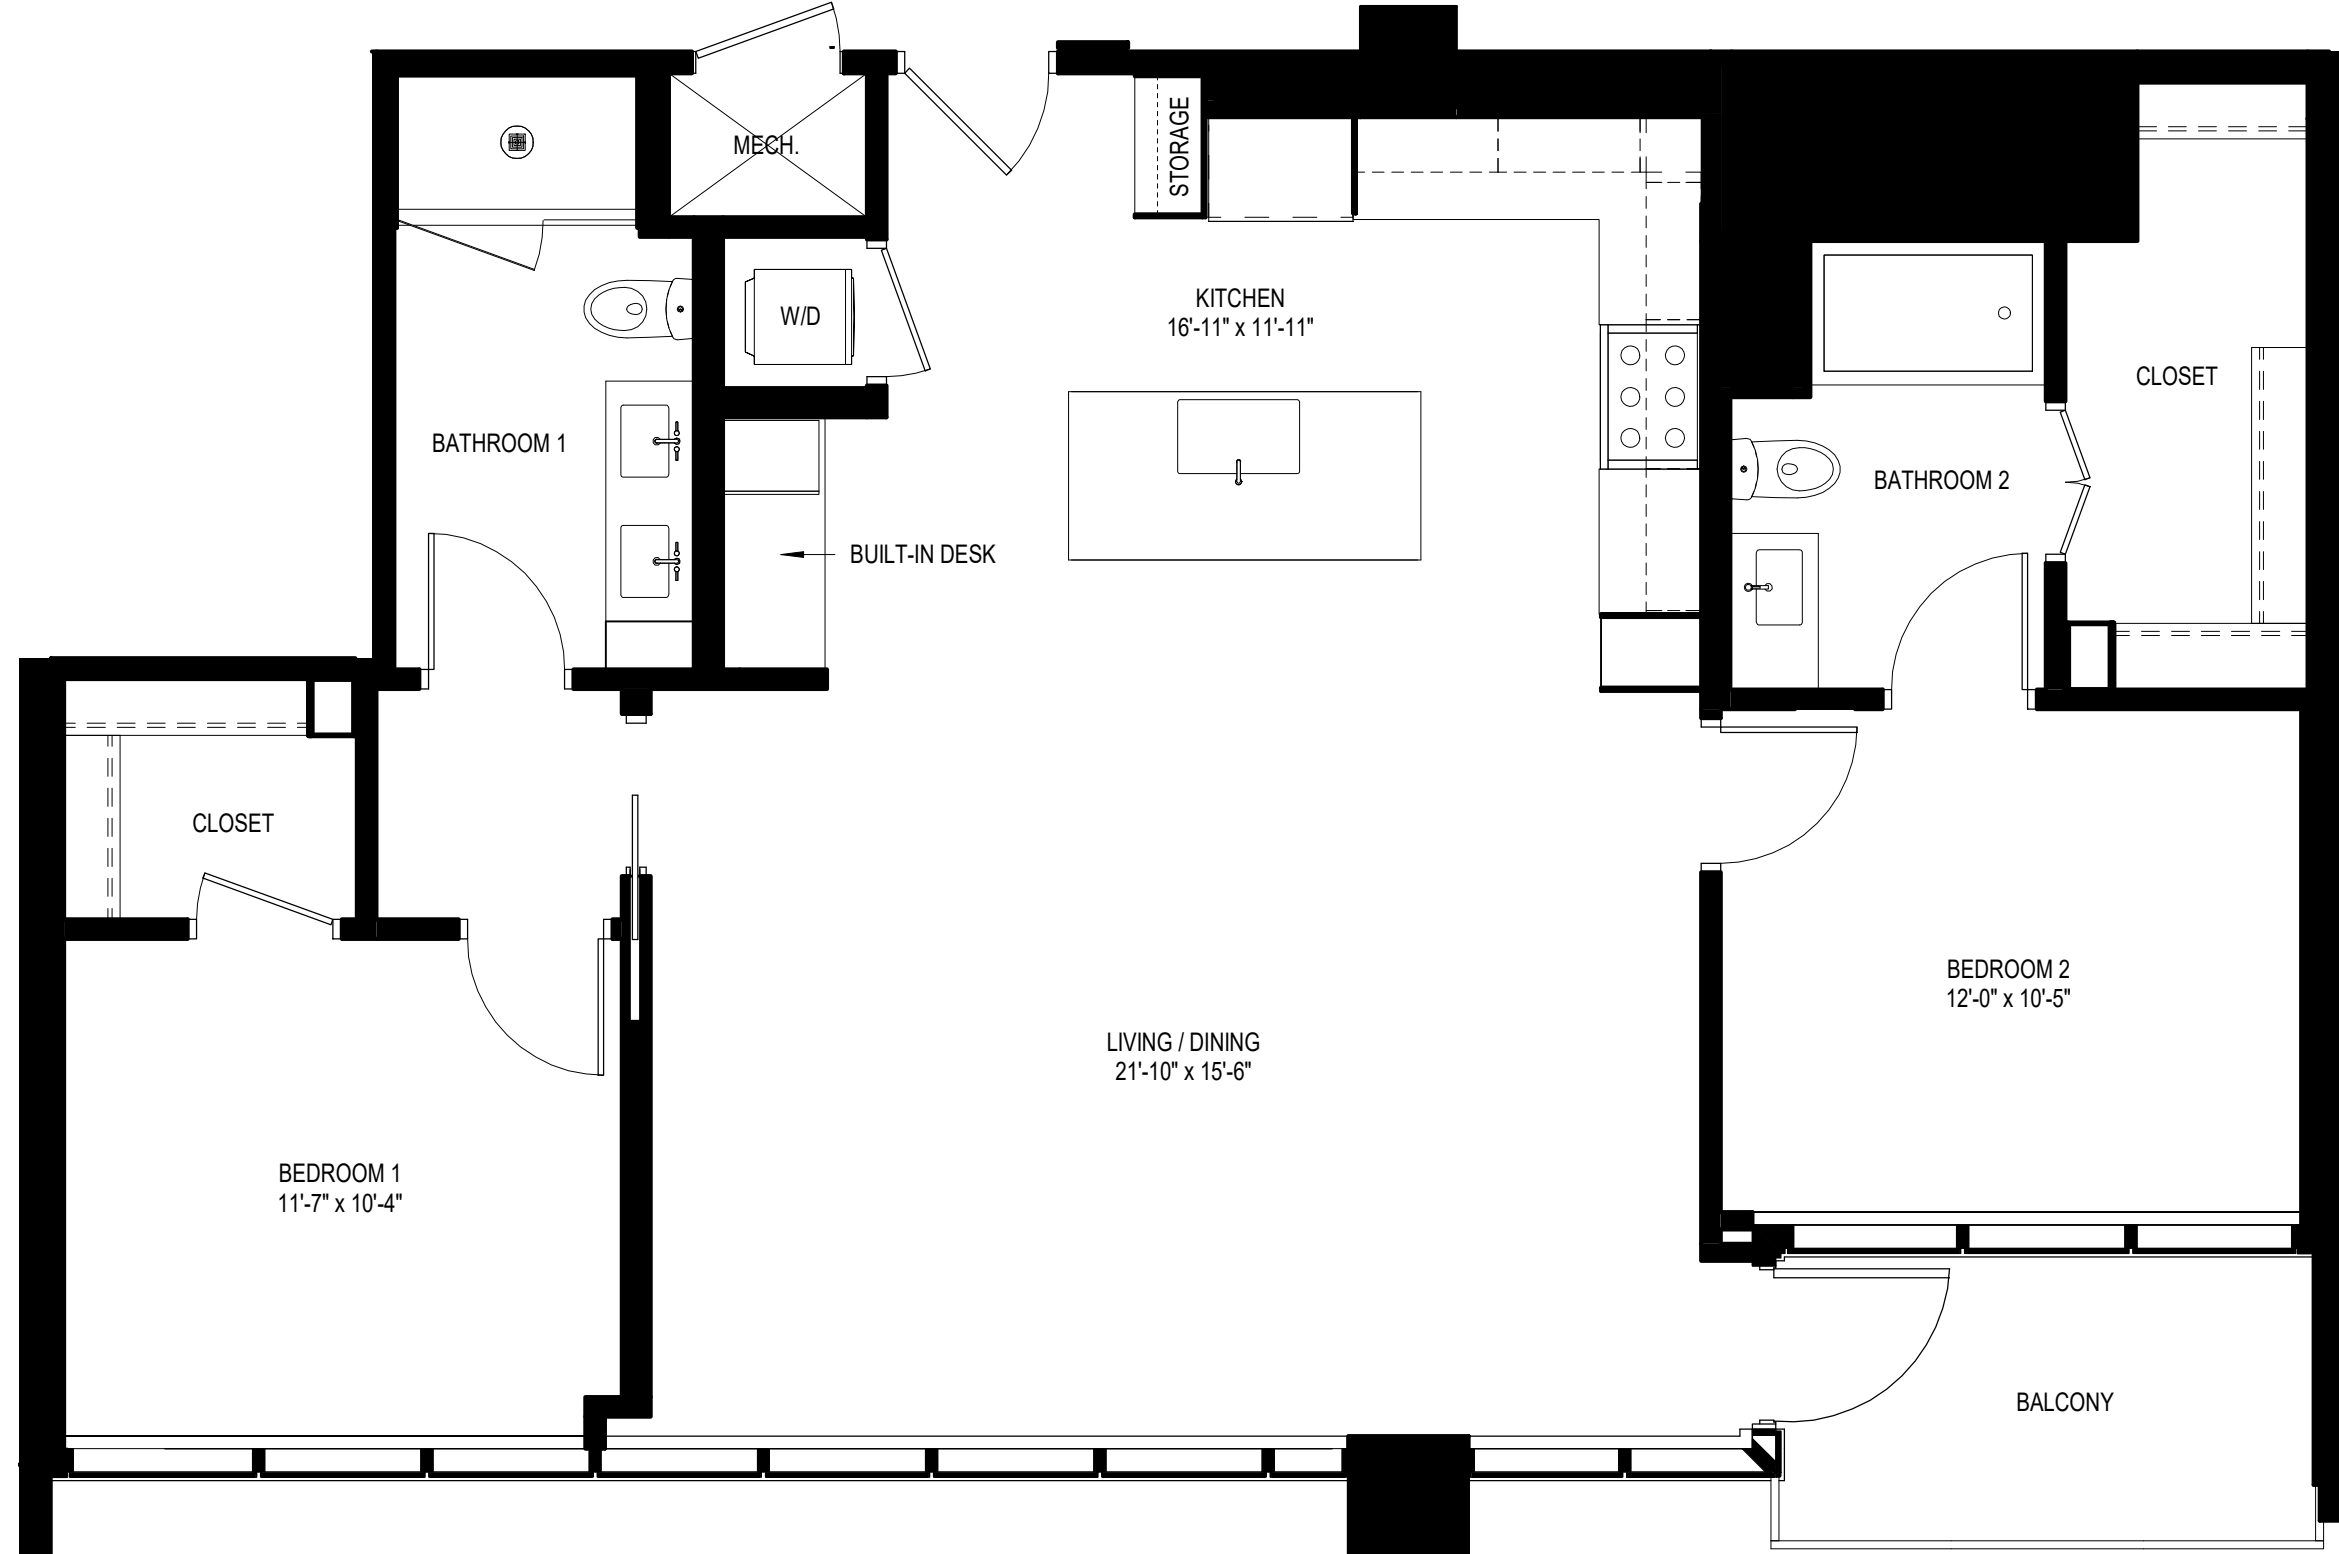

300 MAIN

Unit PH01
1232 SF

*Not to Scale